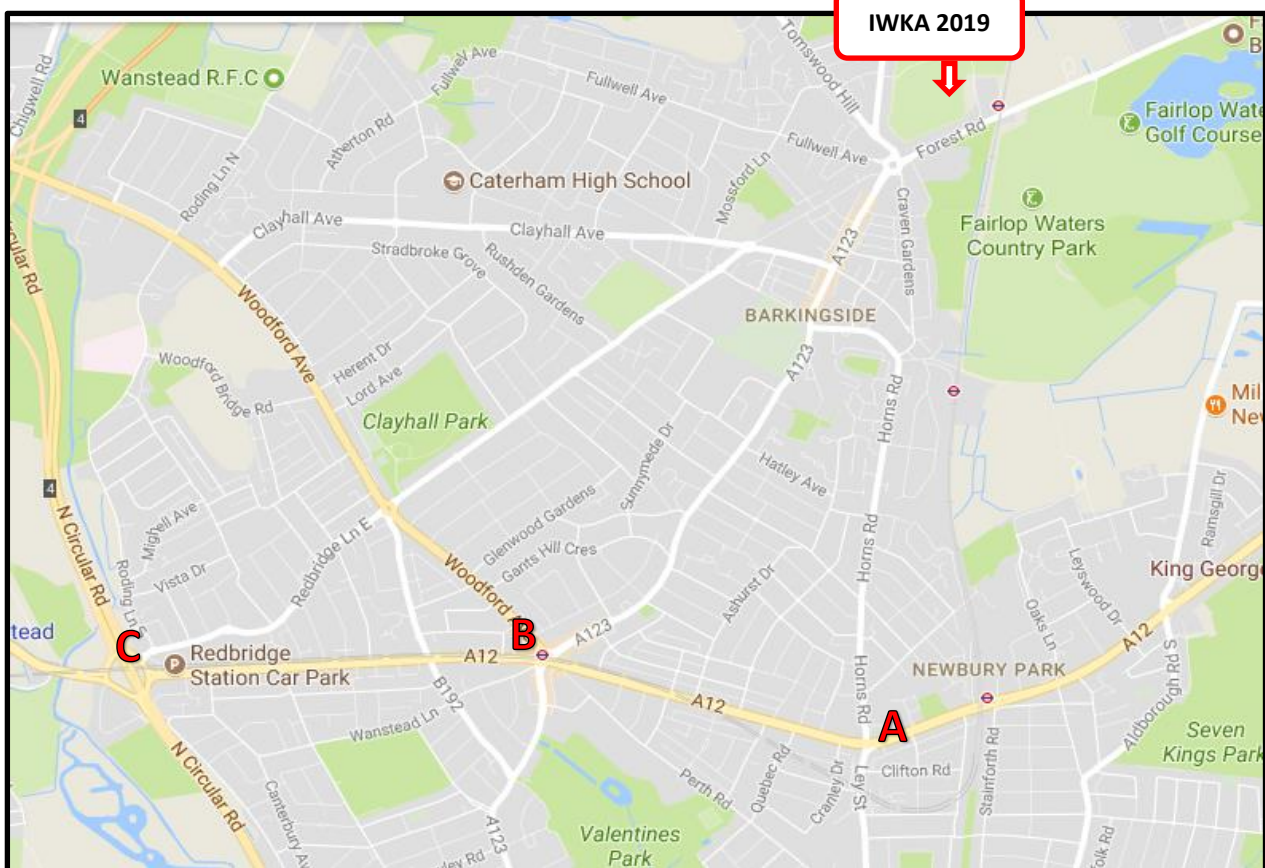

Map & Hotels

Hotel A - Holiday Inn Express

London - Newbury Park

(2.3 miles/10 mins)

Eastern Avenue 713
Newbury Park
Essex, Ilford
London IG2 7RH
United Kingdom

Tel: +44 (20) 87092200

Nearest Train Station: Newbury Park Station

Hotel C - Premier Inn - Ilford

(2.7 miles/9mins)

Redbridge Lane East
Ilford, Essex
IG4 5BG

Tel: +44 871 527 8542

Nearest Train Station: Redbridge Station

Hotel B - Travel Lodge - Gants Hill

(2.1 miles/9mins)

The Beehive
Beehive Lane
Gants Hill
IG4 5DR

Tel: +44 8719 846193

Nearest Train Station: Gants Hill Station

IWKA Championships 2019

Jean Brown Indoor Arena
Forest Road
Barkingside, Essex
IG6 3HD

URL: <http://www.rslonline.co.uk/jean-brown-indoor-arena/>

Nearest Train Station: Fairlop Station